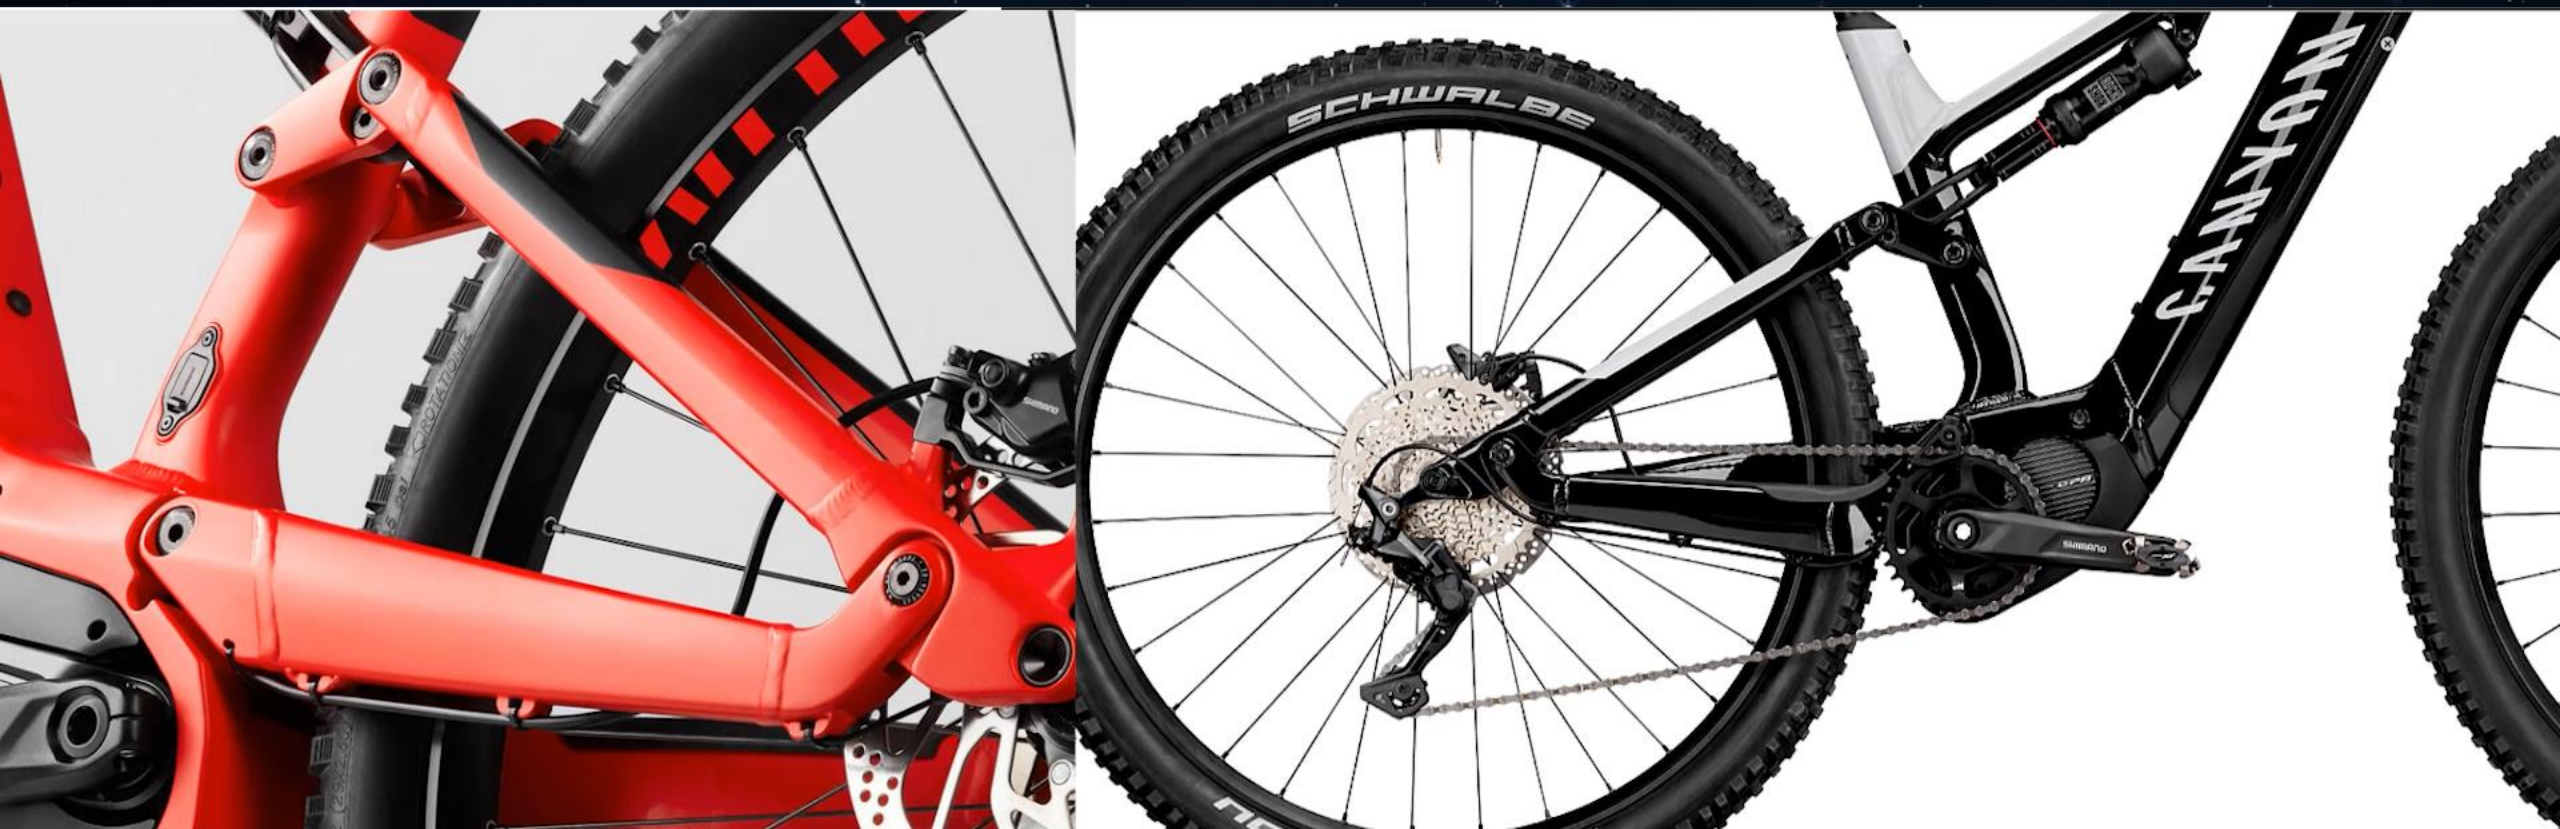

CANYON

3.699 EUR

S-M-L-XL (25.1kg)

NEURON:ON 7

ALLUMINIO

85NM

SHIMANO STEPS EP8

630WH

SHIMANO BT-E8036

ROCK SHOX

130MM

JUDY SILVER

DELUXE SELECT

SHIMANO

DEORE 10V (34) (11-46)

SHIMANO

MT420 (203/203MM)

RODI TRYP 30

SCHWALBE

NOBBY NIC 29X2.6"
NOBBY NIC 29X2.6"